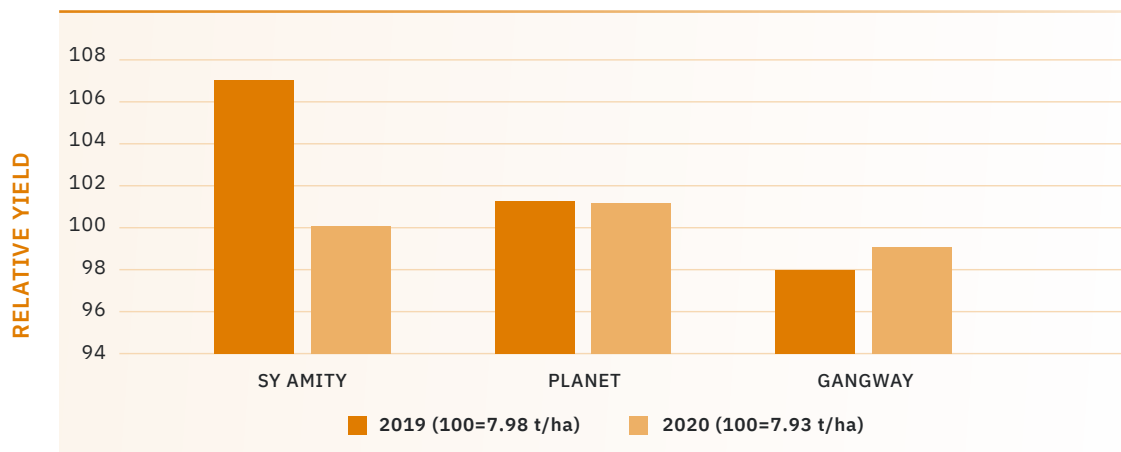

SY AMITY

SPRING BARLEY

VARIETY PROFILE / YIELD

SOURCE: DAFM TRIALS 2019 & 2020

VARIETY PROFILE / YIELD & AGRONOMICS

VARIETY	NET BLOTCH	RHYNCHO	LODGING	KPH 2020	KPH 2019
SY AMITY	(8)	(7)	(7)	64.9	65.7
Planet	5	5	5	64.5	65.2
Gangway	8	5	6	66.8	67.0

SOURCE: DAFM TRIALS 2019-2020

SY AMITY

SPRING BARLEY

- ✓ Malt barley with feed potential
- ✓ Excellent straw
- ✓ Excellent disease resistance
- ✓ Low levels of shedding and head disease in 2020
- ✓ Dual end use as a malting and feed barley