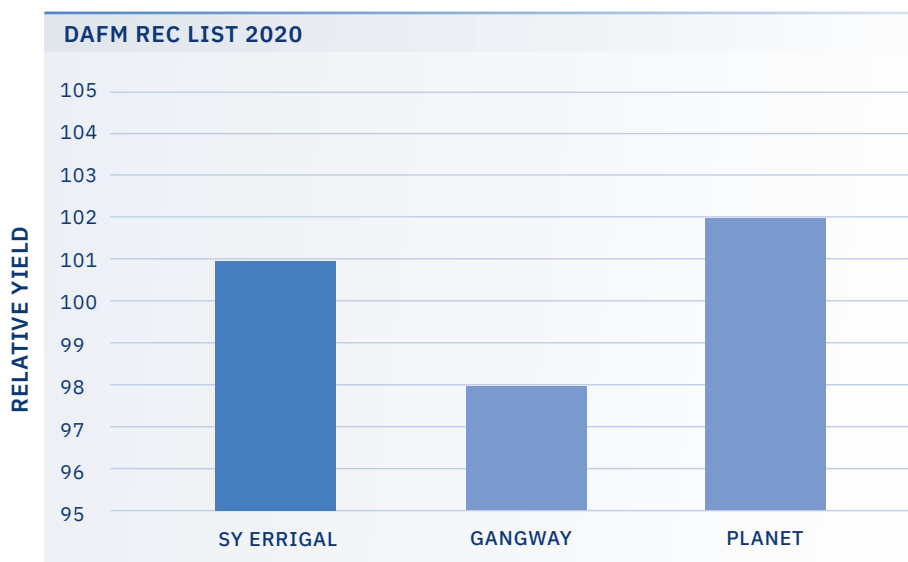

SY ERRIGAL

CONSISTENTLY HIGH YIELDING
BARLEY ACROSS MULTIPLE YEARS
AND SITES

KEY POINTS

- Excellent straw characteristics
- Excellent disease resistance and good grain quality
- Malt potential

VARIETY PROFILE / YIELD

*An all rounder of
a spring Barley*

SOURCE: DAFM REC LIST 2020

VARIETY PROFILE / AGRONOMIC PERFORMANCE

VARIETY	NET BLOTCH	MILDEW	RHYNCHO	LODGING RESISTANCE	KPH
SY ERRIGAL	8	8	5	7	65.9
Gangway	8	8	5	6	68.3
Planet	5	8	5	5	66.5