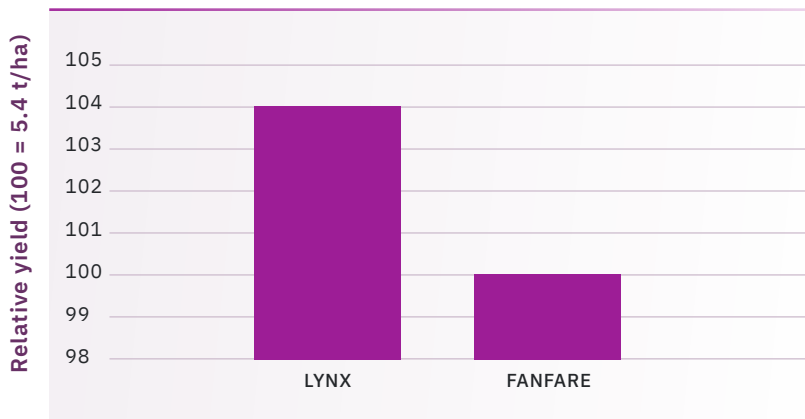

DAFM SPRING BEAN REC LIST 2021

SOURCE: DAFM REC LIST 2021

VARIETY PROFILE / AGRONOMICS

VARIETY	PLANT HEIGHT (CM)	BRACKLING	DOWNY MILDEW	CHOCOLATE SPOT
LYNX	119	9	(7)	(7)
Fanfare	118	8	(7)	(6)

SOURCE: DAFM REC LIST 2021

GETTING THE MOST FROM LYNX

- Drill mid-February to mid-March but suitable to drill into early April, especially heavier soils.
- Drill 40 seeds/m² (aim to establish 30 plants/m²).
- Set drill based on thousand grain weight as can vary considerably based on year.