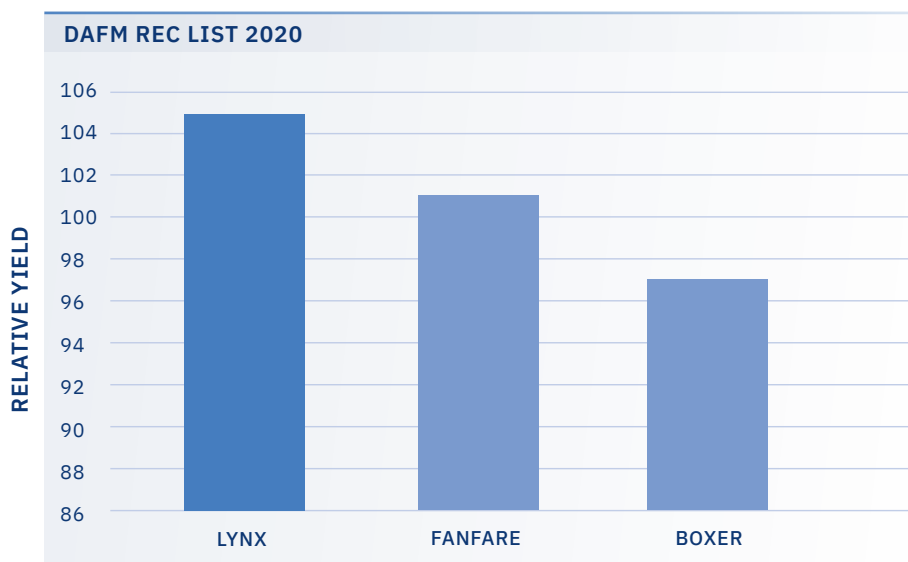

LYNX

CONVENTIONAL

MOST WIDELY GROWN BEAN
IN IRELAND 2018-2020

KEY POINTS

- Highest yielding bean on DAFM Rec List 2020
- Excellent disease resistance including Downy Mildew
- Excellent stem stiffness and harvest security

VARIETY PROFILE / YIELD

Consistent performer on the farm

SOURCE: DAFM REC LIST 2020

VARIETY PROFILE / AGRONOMIC PERFORMANCE

VARIETY	PLANT HEIGHT (CM)	DOWNY MILDEW	CHOCOLATE SPOT
LYNX	127	(7)	(7)
Fanfare	131	(7)	(6)
Boxer	125	(6)	(5)