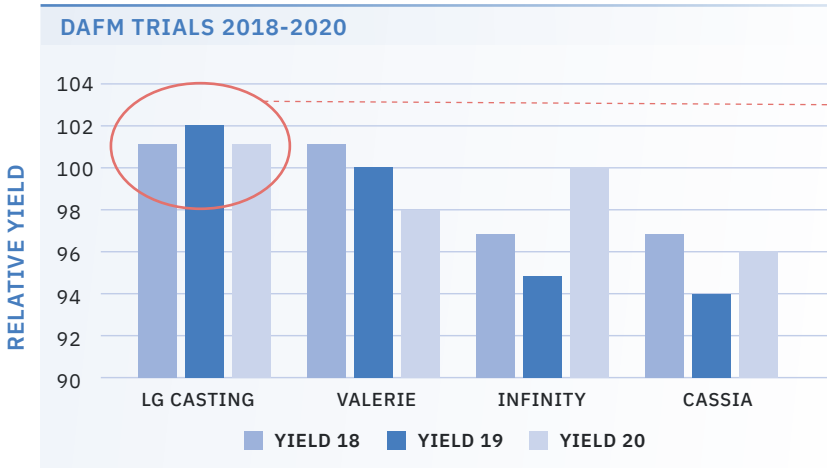

# LG CASTING

WINTER BARLEY

## VARIETY PROFILE – YIELD (2-ROW WINTER BARLEY)

“  
*Exceptional yield stability across 3 very different years 2018-2020*  
 Tim O'Donovan, Technical Director  
 ”

SOURCE: DAFM TRIALS 2018-2020