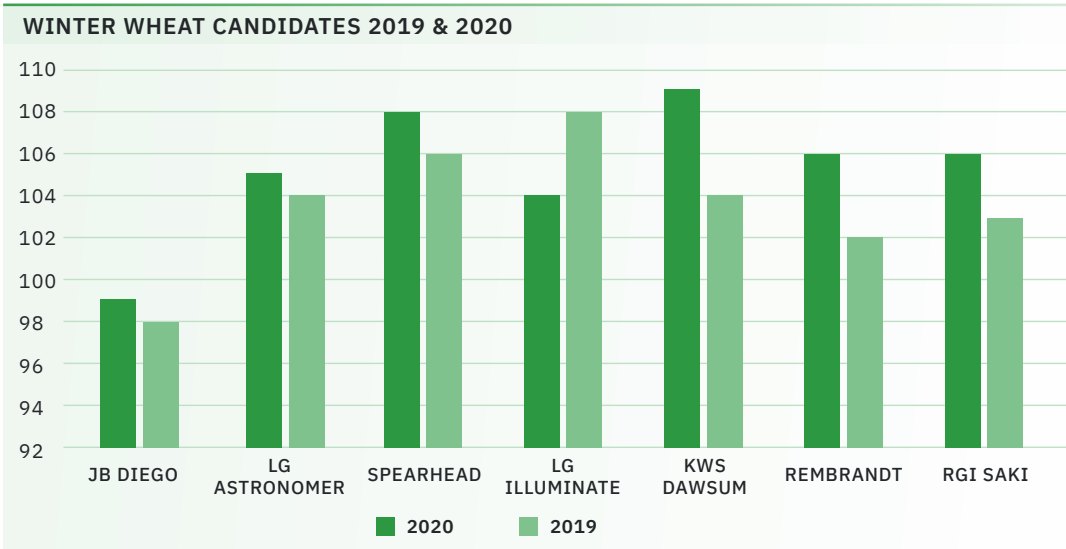

LG ASTRONOMER

WINTER WHEAT

VARIETY PROFILE / YIELD

SOURCE: DAFM REC LIST 2021

VARIETY PROFILE / AGRONOMICS

VARIETY	LODGING RESISTANCE	SEPTORIA	SPROUTING	KPH
ASTRONOMER	9.0	5.8	7.5	77.5
Graham	8.5	7.0	5.5	77.0
Costello	8.5	5.5	8.5	80.1

SOURCE: DAFM RL TRIALS 2020

“

If you look at the traits, SY Astronomer wins on its agronomy package. Astronomer is the best variety to stand in 2020, despite storms Ellen and Frances its sprouting and grain quality did not deteriorate.