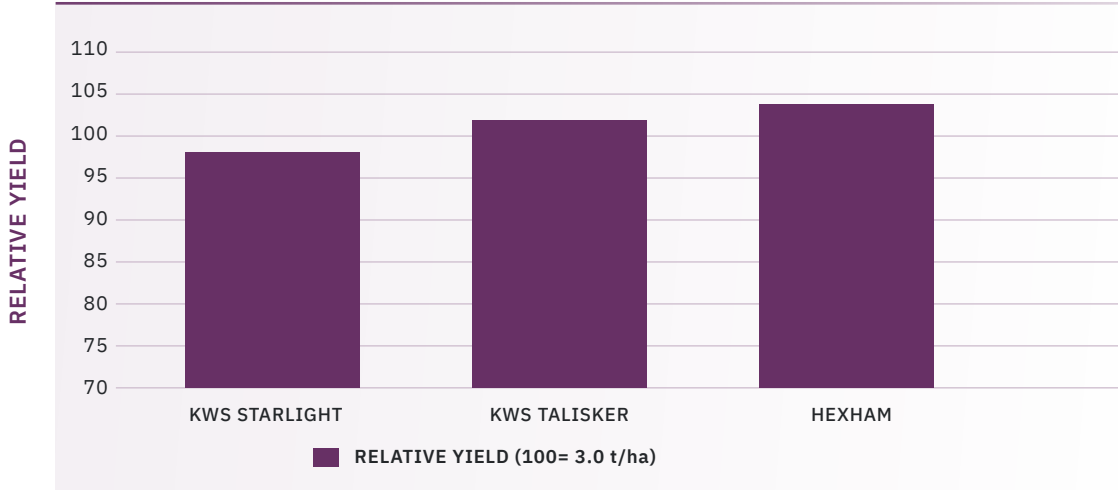

KWS STARLIGHT

SPRING WHEAT

VARIETY PROFILE / YIELD PERFORMANCE

SOURCE: DAFM REC LIST 2021

VARIETY PROFILE / AGRONOMICS

VARIETY	LODGING	SEPTORIA	YELLOW RUST	MILDEW	KPH
KWS STARLIGHT	8	6	4	(6)	79.5
KWS Talisker	5	6	8	6	77.6
Hexham	(6)	(5)	(8)	(5)	76.9

SOURCE: DAFM REC LIST 2021

KWS STARLIGHT
SPRING WHEAT

- ✓ The highest KPH spring wheat on Rec List 2021
- ✓ Very stiff straw with low lodging risk
- ✓ Good disease resistance of the key spring wheat diseases
- ✓ Suitable for a wide range of soils