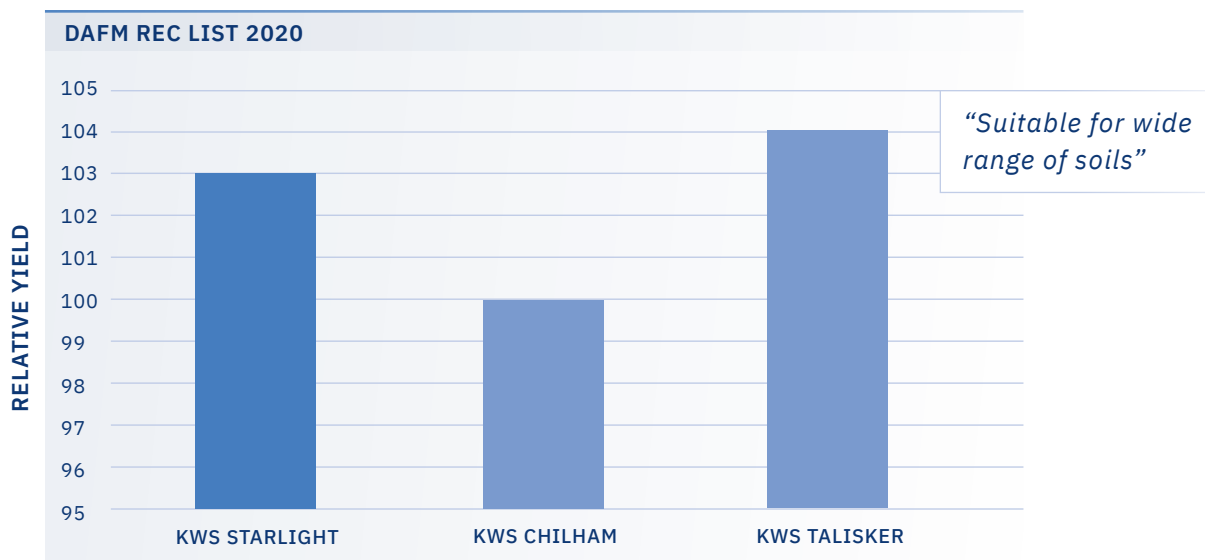

KWS STARLIGHT

THE HIGHEST KPH SPRING WHEAT ON REC LIST 2020

KEY POINTS

- Good disease resistance of the key spring wheat diseases
- Stiff straw with low lodging risk
- Suitable for wide range of soils

VARIETY PROFILE / YIELD PERFORMANCE

SOURCE: DAFM REC LIST 2020

VARIETY PROFILE / AGRONOMIC PERFORMANCE

VARIETY	MILDEW	SEPTORIA	YELLOW RUST	SPROUTING	KPH
KWS STARLIGHT	(6)	(6)	(7)	(7)	80.2
KWS Chilham	7	6	7	(7)	77.1
KWS Talisker	(7)	(6)	(8)	(7)	78.4

SOURCE: DAFM REC LIST 2020