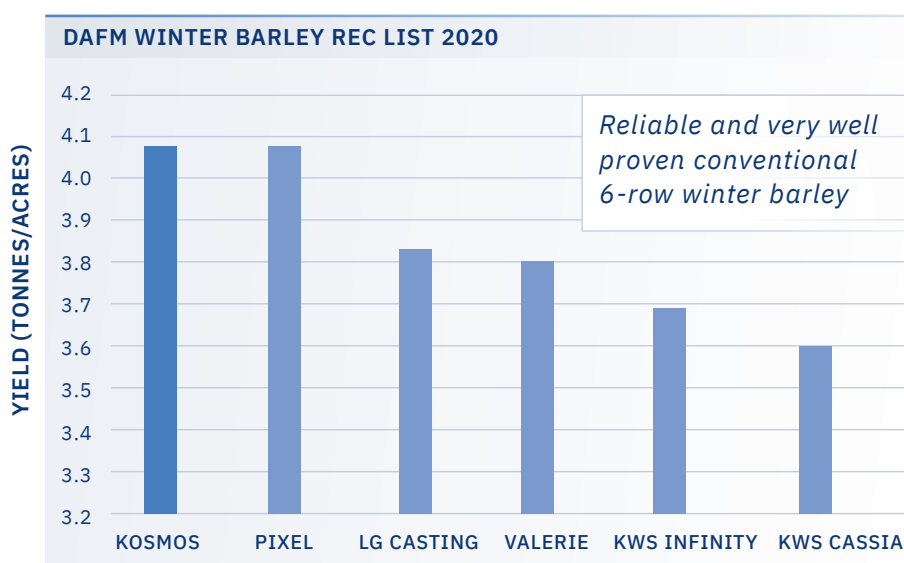

KWS KOSMOS

ANYTHING BUT
CONVENTIONAL

6 ROW CONVENTIONAL

KEY POINTS

- The best mildew resistance on the DAFM list
- The biggest grain amongst the 6-rows
- Very low screenings

VARIETY PROFILE / YIELD

SOURCE: DAFM REC LIST 2020

VARIETY PROFILE / AGRONOMICS

VARIETY	RHYNCHO	NET BLOTCH	MILDEW	LODGING RESISTANCE	KPH	TGW
KOSMOS	7	7	8	6	66.7	49.3
Pixel	(7)	6	7	(7)	67.2	46.5
KWS Infinity	7	7	5	7	67.7	54.0
KWS Cassia	4	7	5	7	69.9	52.9