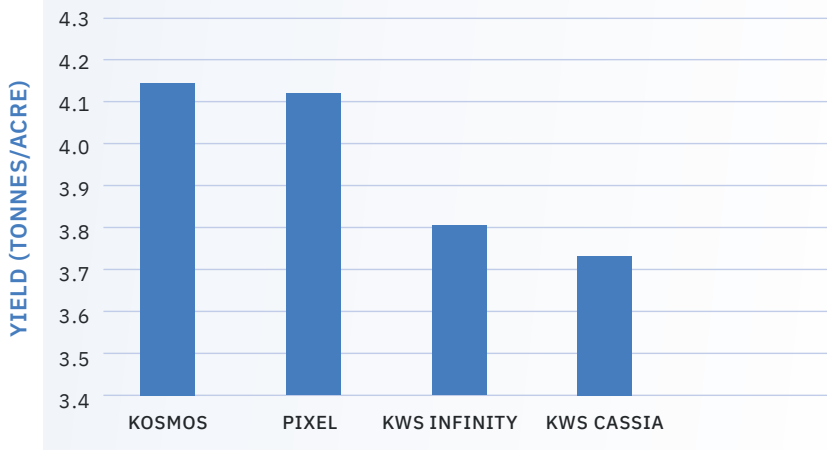

KWS KOSMOS

WINTER BARLEY

VARIETY PROFILE / YIELD

DAFM WINTER BARLEY REC LIST 2021 (conventional varieties)

SOURCE: DAFM REC LIST 2021

VARIETY PROFILE / AGRONOMICS

VARIETY	MILDEW	RHYNCHO	NET BLOTCH	LODGING RESISTANCE	KPH	TGW
KOSMOS	8	7	7	6	66.5	49.5
Pixel	7	4	6	7	66.7	46.8
KWS Infinity	5	7	7	7	67.6	54.4
KWS Cassia	5	4	7	7	69.8	53.3

SOURCE: DAFM REC LIST 2021

KWS KOSMOS

WINTER BARLEY

- ✓ Reliable and very well proven conventional 6-row winter barley
- ✓ The best mildew resistance on the DAFM list 2021
- ✓ The biggest grain amongst the 6-rows
- ✓ Very low screenings