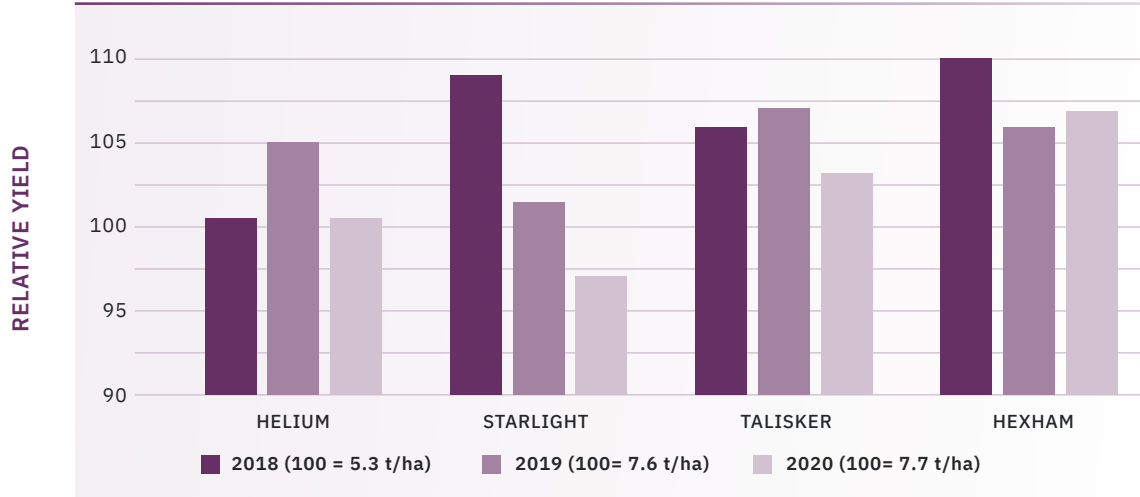

KWS HELIUM

NEW SPRING WHEAT

VARIETY PROFILE / YIELD

SOURCE: DAFM SPRING WHEAT TRIALS 2018 - 2020

VARIETY PROFILE / AGRONOMICS

VARIETY	MILDEW	SEPTORIA	YELLOW RUST	SPROUTING	KPH 2019	KPH 2020
HELIUM*	(6)	(7)	(7)	(7)	80.7	77.7
Starlight	(6)	6	4	5	80.2	77.9
Talisker	6	6	8	7	78.2	76.1
Hexham	(5)	(5)	(8)	(7)	77.5	76.4