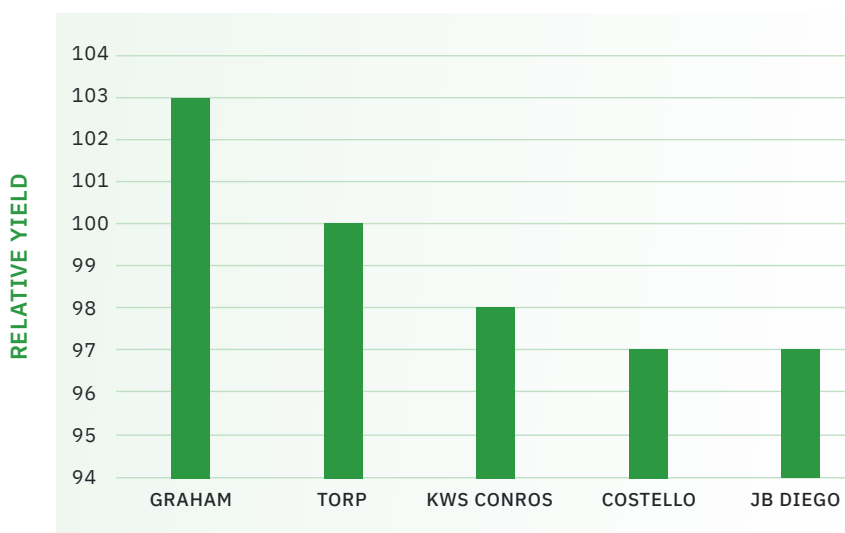

GRAHAM

WINTER WHEAT

THE MOST RELIABLE WINTER WHEAT

- ✓ Suitable for early drilling
- ✓ Slow, steady spring growth with early ripening and harvest date
- ✓ High-yielding, early maturing variety
- ✓ Reliable disease resistance for septoria, rust and mildew
- ✓ Excellent disease profile gives extra flexibility when application timings are compromised
- ✓ Bright, clean head delivering well filled grains
- ✓ Stiff to stand & early to ripen
- ✓ Performs extremely well on both light and heavy soils
- ✓ Exceptional grain quality

You can RELY on GRAHAM for:

- Consistently high yields
- Excellent disease resistance
- Early harvest date

THE MOST RELIABLE WINTER WHEAT TO DRILL IN 2021

VARIETY PROFILE – YIELD

“
GRAHAM is the highest yielding winter wheat on DAFM REC list
 Tim O'Donovan, Technical Director
 ”