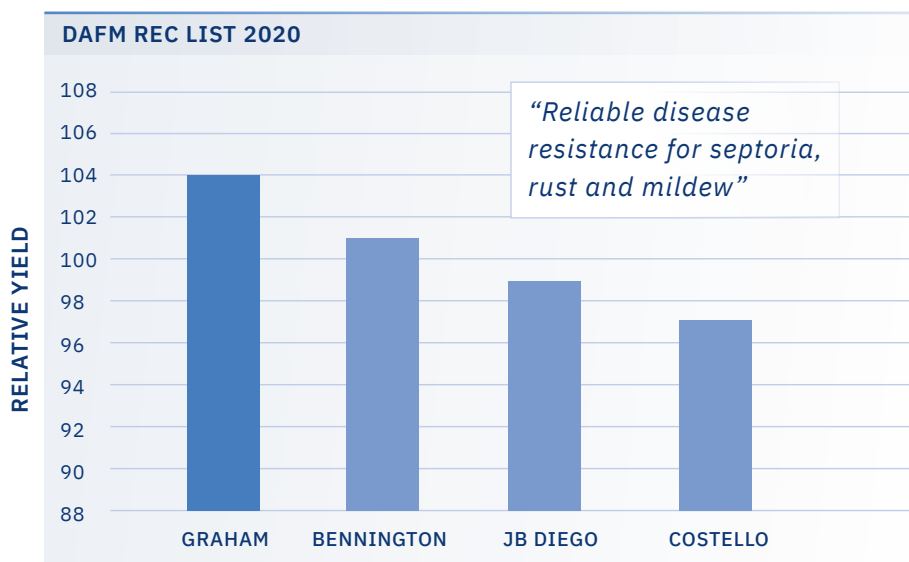

GRAHAM

IT'S PREDICTABLE

THE MOST RELIABLE WHEAT TO DRILL IN 2020

KEY POINTS

- Suitable for early drilling
- Slow, steady spring growth but fastest to ripen
- Bright, clean head delivering well filled grains
- Stiff to stand

VARIETY PROFILE / YIELD

SOURCE: DAFM REC LIST 2020

GETTING THE MOST FROM GRAHAM

- Suitable for early drilling as slow autumn and early spring growth
- Drill 300 seeds/m² up to mid October to maximise tiller capacity
- Grows rapidly after gs 30 to help yield forming leaves move away from septoria
- Good disease scores help keep to planned fungicide budgets
- Early to harvest so helps spread workload