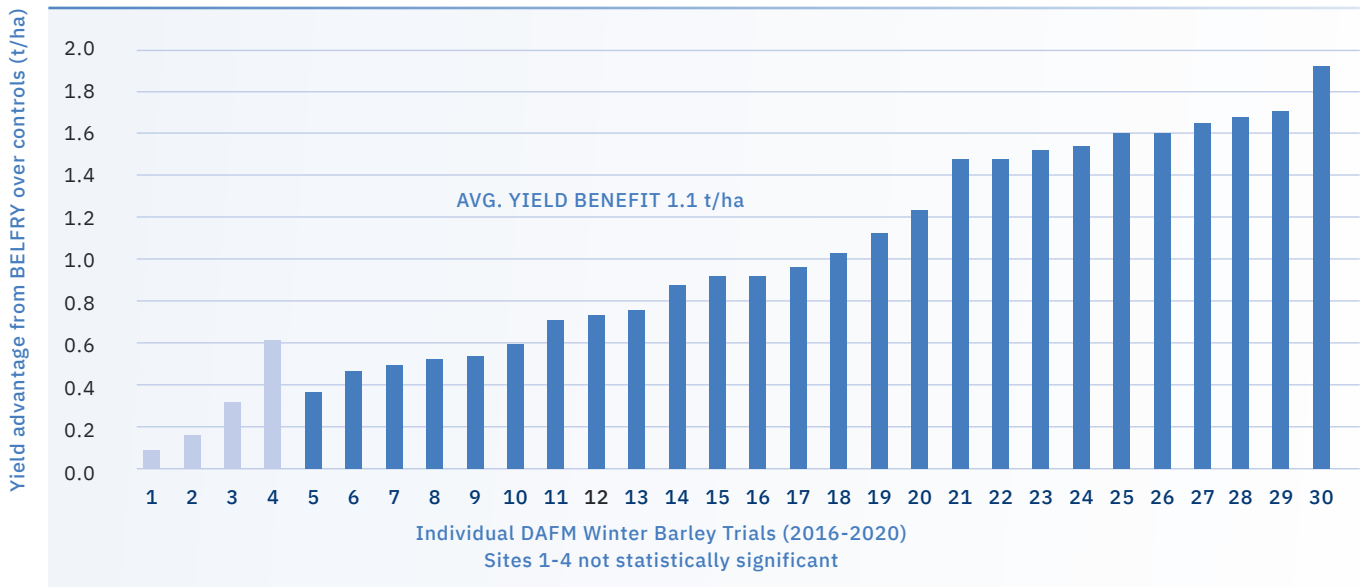

BELFRY

WINTER HYBRID BARLEY

BELFRY delivers on consistency & profitability

Belfry is the only winter barley to beat control yields in 26 out of 30 DAFM winter barley trials (2016-2020)

BELFRY loves a challenge!

BELFRY - YIELD BENEFIT V'S CONTROL VARIETIES
DAFM WINTER BARLEY TRIALS 2016-2020

SOURCE: DAFM REC LIST TRIALS 2016-2020

VARIETY	YIELD	RHYNCHO	NET BLOTCH	MILDEW	LODGING RESISTANCE	KPH
BELFRY	109	8	7	6	7	67.8
Pixel	105	4	6	7	7	66.7
Valerie	99	(7)	(7)	(7)	(6)	69.6
KWS Infinity	97	7	7	5	7	67.6
KWS Cassia	95	4	7	5	7	69.8

GETTING THE MOST FROM BELFRY

- Drill 200 seeds/m² (100 kg/ha)
- Apply fertiliser early in spring (gs 25)
- Apply plant growth regulator early in spring (gs 30)
- Drill in continuous barley slot to overcome stubble borne disease like rhyngo etc.