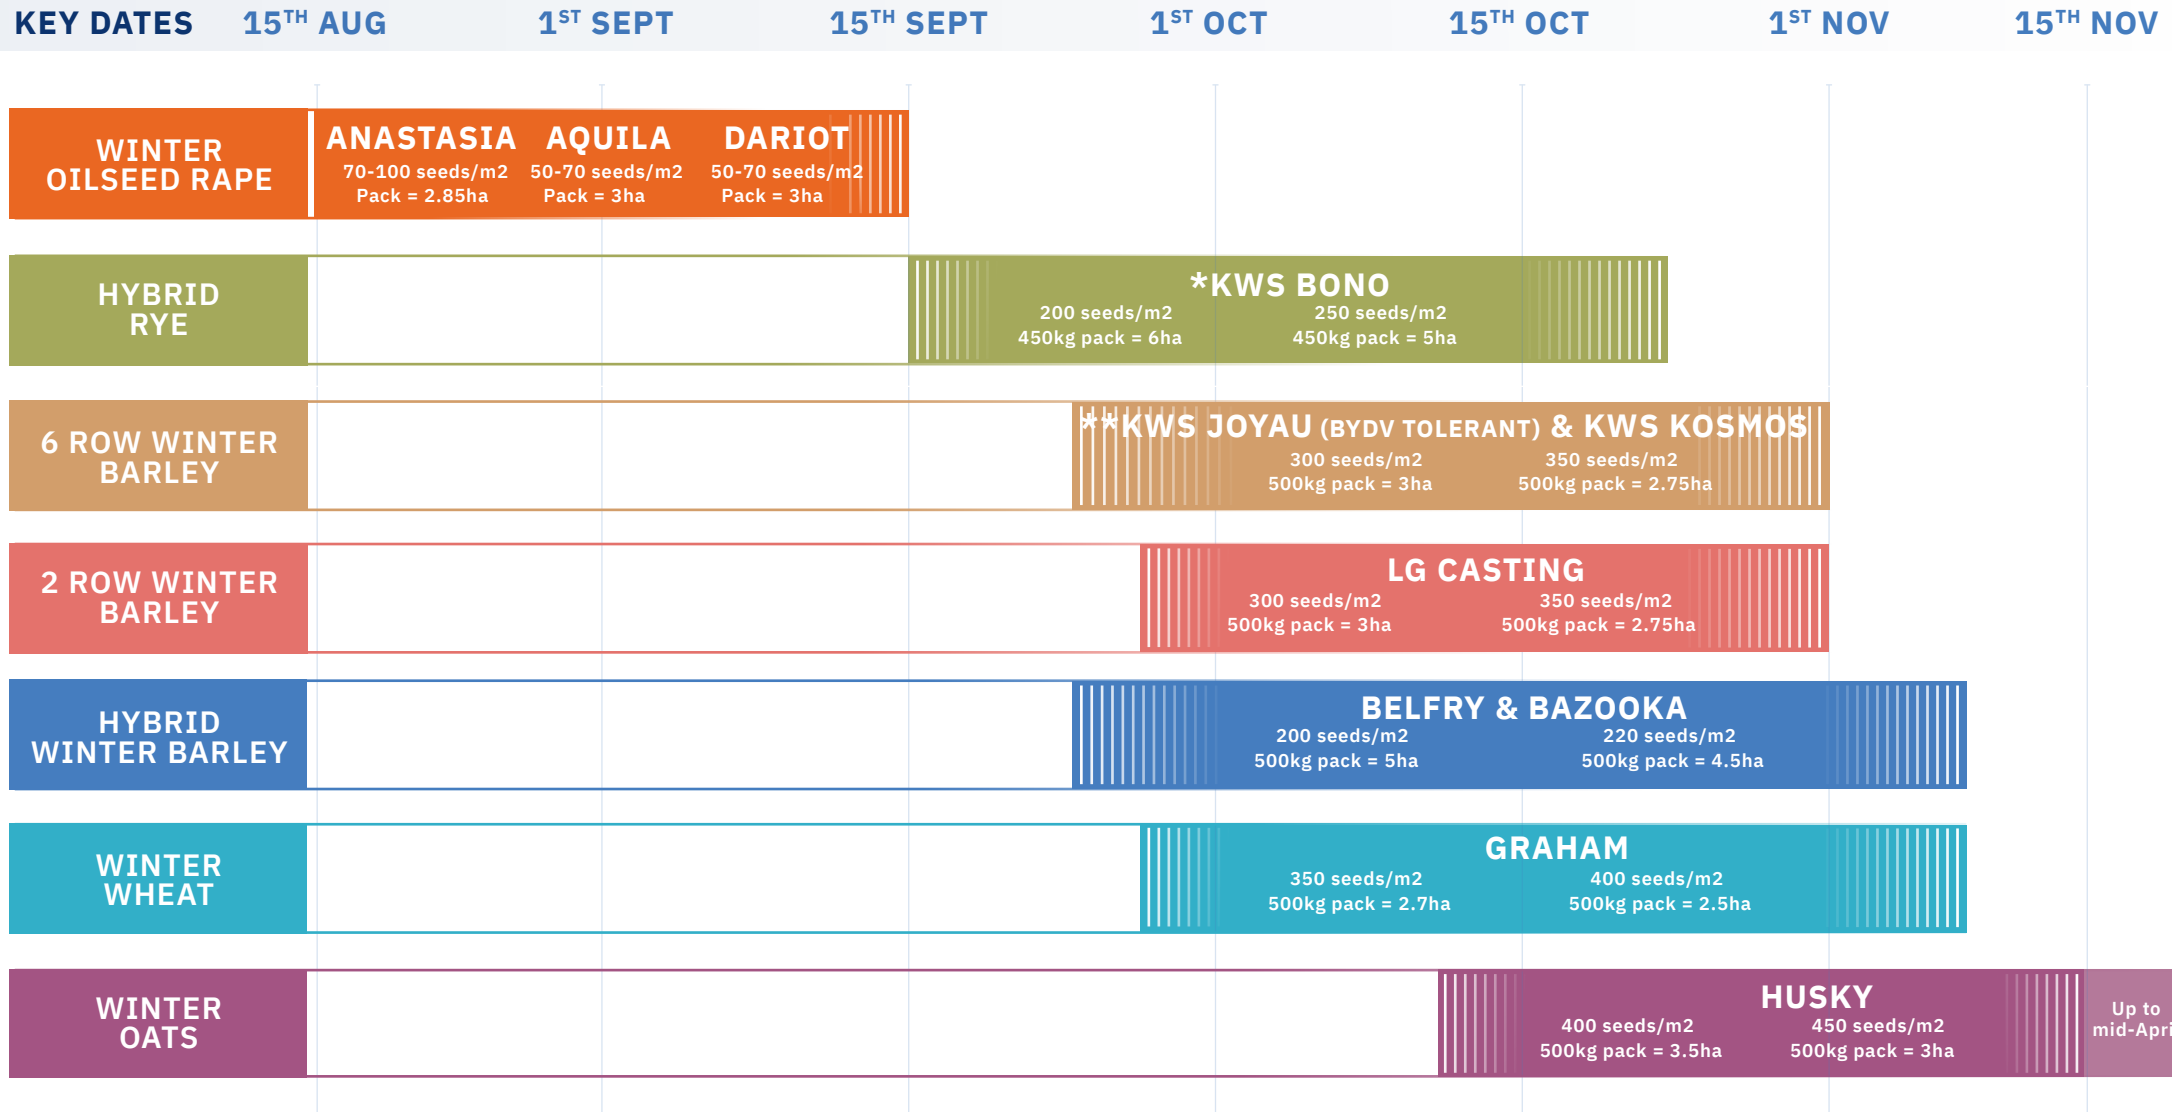

2020 AUTUMN DRILLING PLAN

A quick reference guide to optimum drilling dates for all your crops

Seed Technology Ltd.
Ballymountain, Ferrybank,
Waterford. X91 V6YR. Ireland

T: +353 51 832814
E: enquiry@seedtech.ie
www.seedtech.ie

* Ensure end use for hybrid rye before drilling
** KWS JOYAU - consult agronomist on BYDV risk management if drilling early
Drilling dates and seeding rates are advisory only - consult your IASIS registered agronomist for specific drilling advice for your situation