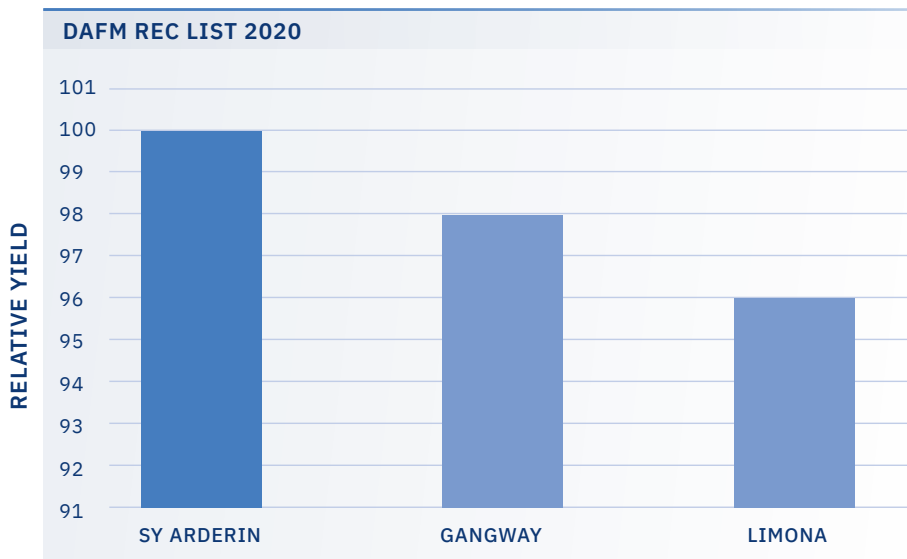

SY ARDERIN

NO SURPRISES FOR THE
FEED BARLEY GROWER

KEY POINTS

- Big, bold grain, suits rolling especially
- Excellent resistance to straw breakdown – security at harvest
- Excellent overall disease resistance – no surprises for the feed barley grower

VARIETY PROFILE / YIELD

SOURCE: DAFM REC LIST 2020

*Feed barley
specifically bred for
Ireland's climate
and harvest*

VARIETY PROFILE / AGRONOMICS

VARIETY	NET BLOTCH	MILDEW	RHYNCHO	BRACKLING	GRAIN SIZE (TGW)
SY ARDERIN	7	8	6	7	51.0
Gangway	8	8	5	7	47.2
Limona	8	8	7	6	46.6