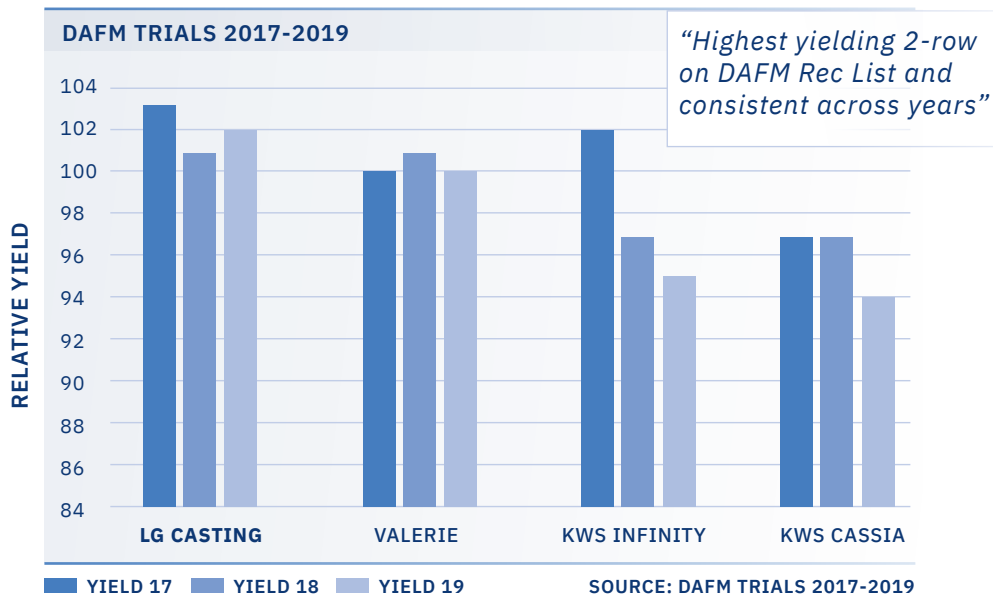

LG CASTING

2 ROW CONVENTIONAL

THE 2-ROW BARLEY
TO GROW IN 2020

KEY POINTS

- Highest yielding 2-row on DAFM Rec List 2020 and consistent across years
- Good over-winter ability
- Big, bold grain with good KPH
- Excellent disease resistance and good straw strength

VARIETY PROFILE / YIELD (2-ROW WINTER BARLEY)

VARIETY PROFILE / AGRONOMICS (2-ROW WINTER BARLEY)

VARIETY	RHYNCHO	NET BLOTCH	MILDEW	LODGING RESISTANCE	KPH
LG CASTING	(7)	(7)	(8)	(7)	68.4
Valerie	(8)	(7)	(7)	(7)	69.7
KWS Infinity	7	7	5	7	67.7
KWS Cassia	4	7	5	7	69.9