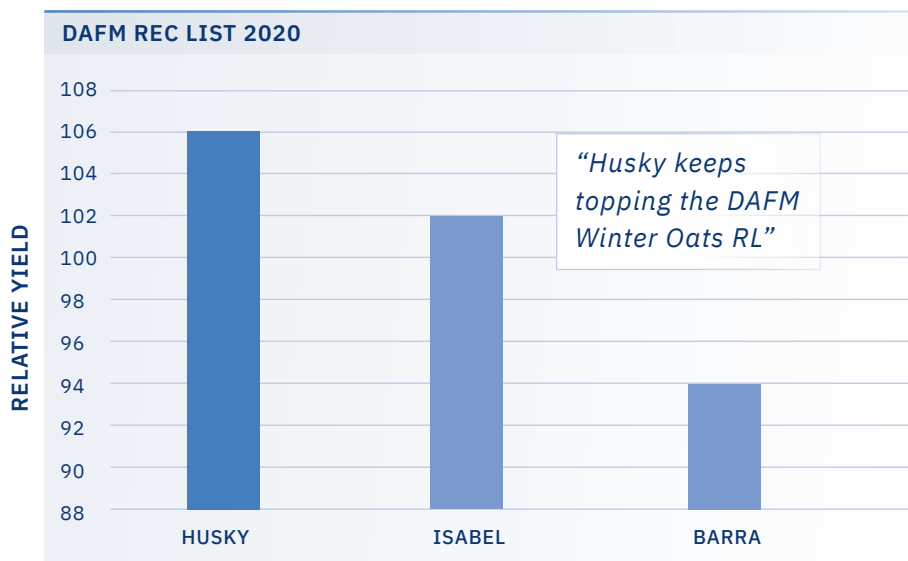

HUSKY

THE ONLY OAT TO DRILL THIS WINTER

KEY POINTS

- HUSKY, a proven performer
- Drill from Mid-October to Mid-April; ultra-flexibility
- Proven winter hardiness in trials and on-farm

VARIETY PROFILE / YIELD

SOURCE: DAFM WINTER OAT REC LIST 2020

WINTER OATS GIVES €120/HA MORE PROFIT THAN SPRING OATS

(SOURCE: TEAGASC PROFIT MONITORS '16 - '18)

VARIETY PROFILE / AGRONOMICS

VARIETY	LODGING	EARLY TO RIPEN	MILDEW	KPH	WINTER HARDINESS
HUSKY	7	8	5	57.2	5
Isabel	(7)	(5)	(6)	58.7	NO DATA
Barra	4	5	3	57.4	3