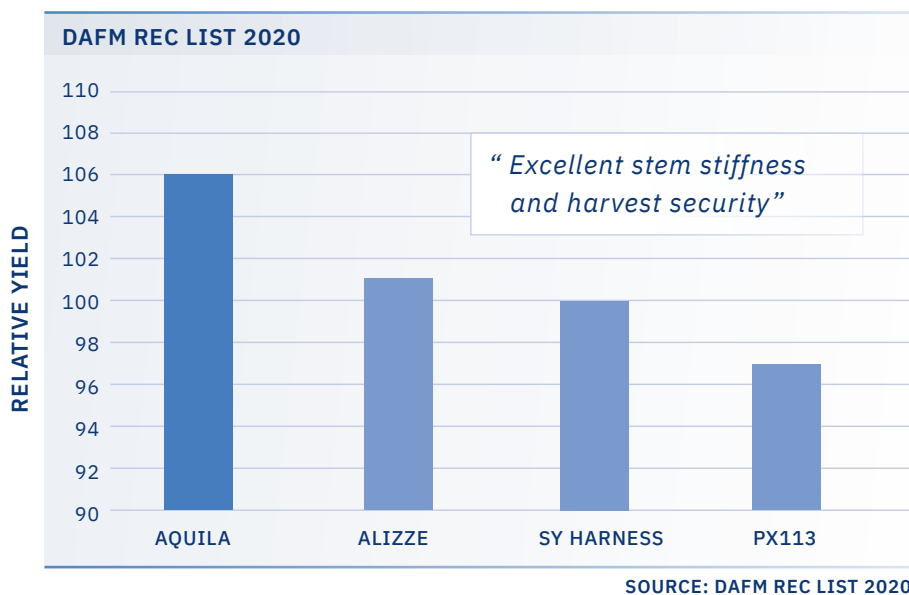

AQUILA

HYBRID

HIGHEST YIELDING RAPE
ON DAFM LIST 2020

KEY POINTS

- Wide drilling window up to mid-September in good conditions
- Rapid autumn growth and hybrid vigour
- Well proven in DAFM trials under Irish conditions

VARIETY PROFILE / YIELD

GETTING THE MOST FROM AQUILA

- Wide drilling window but AQUILA can be drilled up to mid September in good conditions
- Drill 50 seeds/m² (70 seeds/m² in September)
- Hybrid vigour helps plant establish rapidly and recover from autumn losses/grazing
- Excellent Light Leaf Spot resistance helps prevent yield robbing early spring infection
- Even canopy in spring helps canopy management decisions