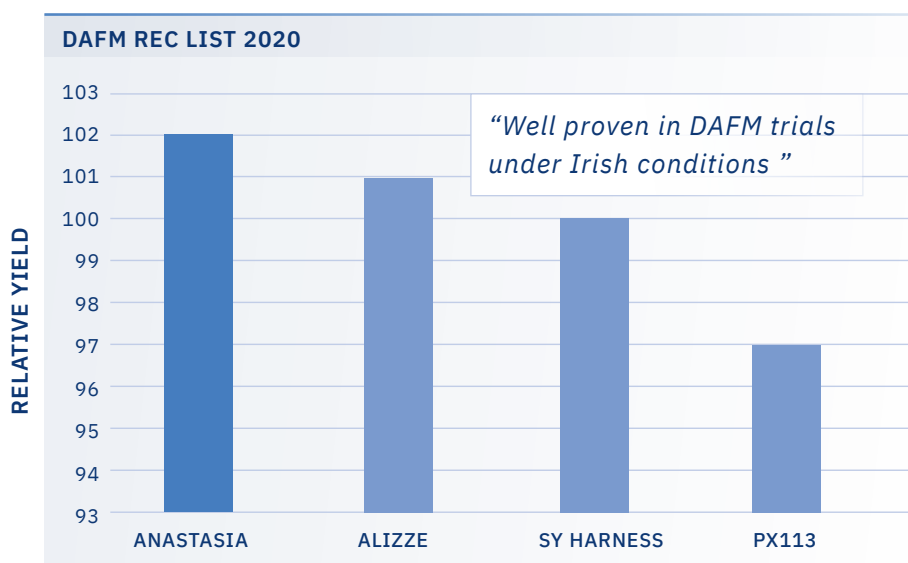

ANASTASIA

CONVENTIONAL

HIGHEST YIELDING
CONVENTIONAL VARIETY
IN IRELAND

KEY POINTS

- Very suitable for early drilling
- Excellent disease resistance, especially Light Leaf Spot
- Excellent stem stiffness and harvest security

VARIETY PROFILE / YIELD

SOURCE: DAFM REC LIST 2020

GETTING THE MOST FROM ANASTASIA

- Suitable for early drilling
- Drill 70 seeds/m²
- Excellent Light Leaf Spot resistance helps prevent yield robbing early spring infection
- Very reliable stem stiffness and pod shatter coming up to harvest under Irish conditions